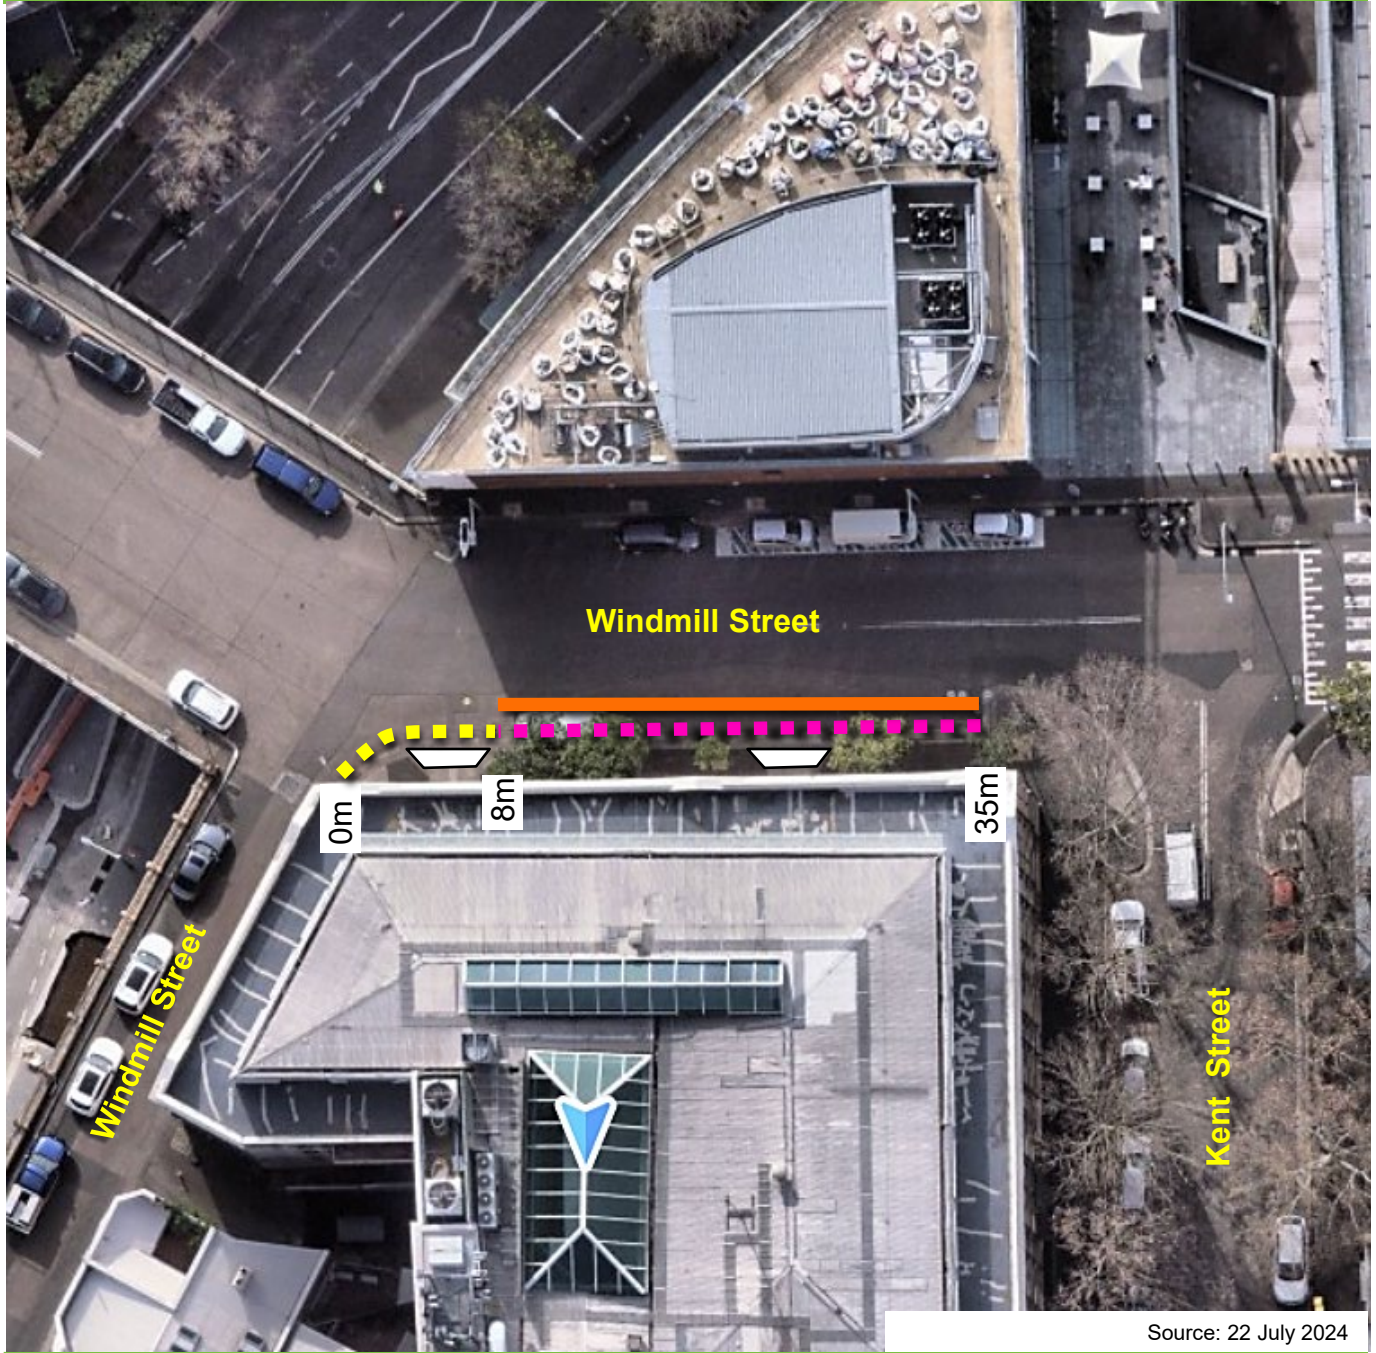

Windmill Street, Millers Point Proposed parking changes

Existing

-  No Stopping
-  Loading Zone
8am-6pm Mon-Sat

Proposed

-  Works Zone
7.30am-5.30pm Mon-Fri
7.30am-3.30pm Sat